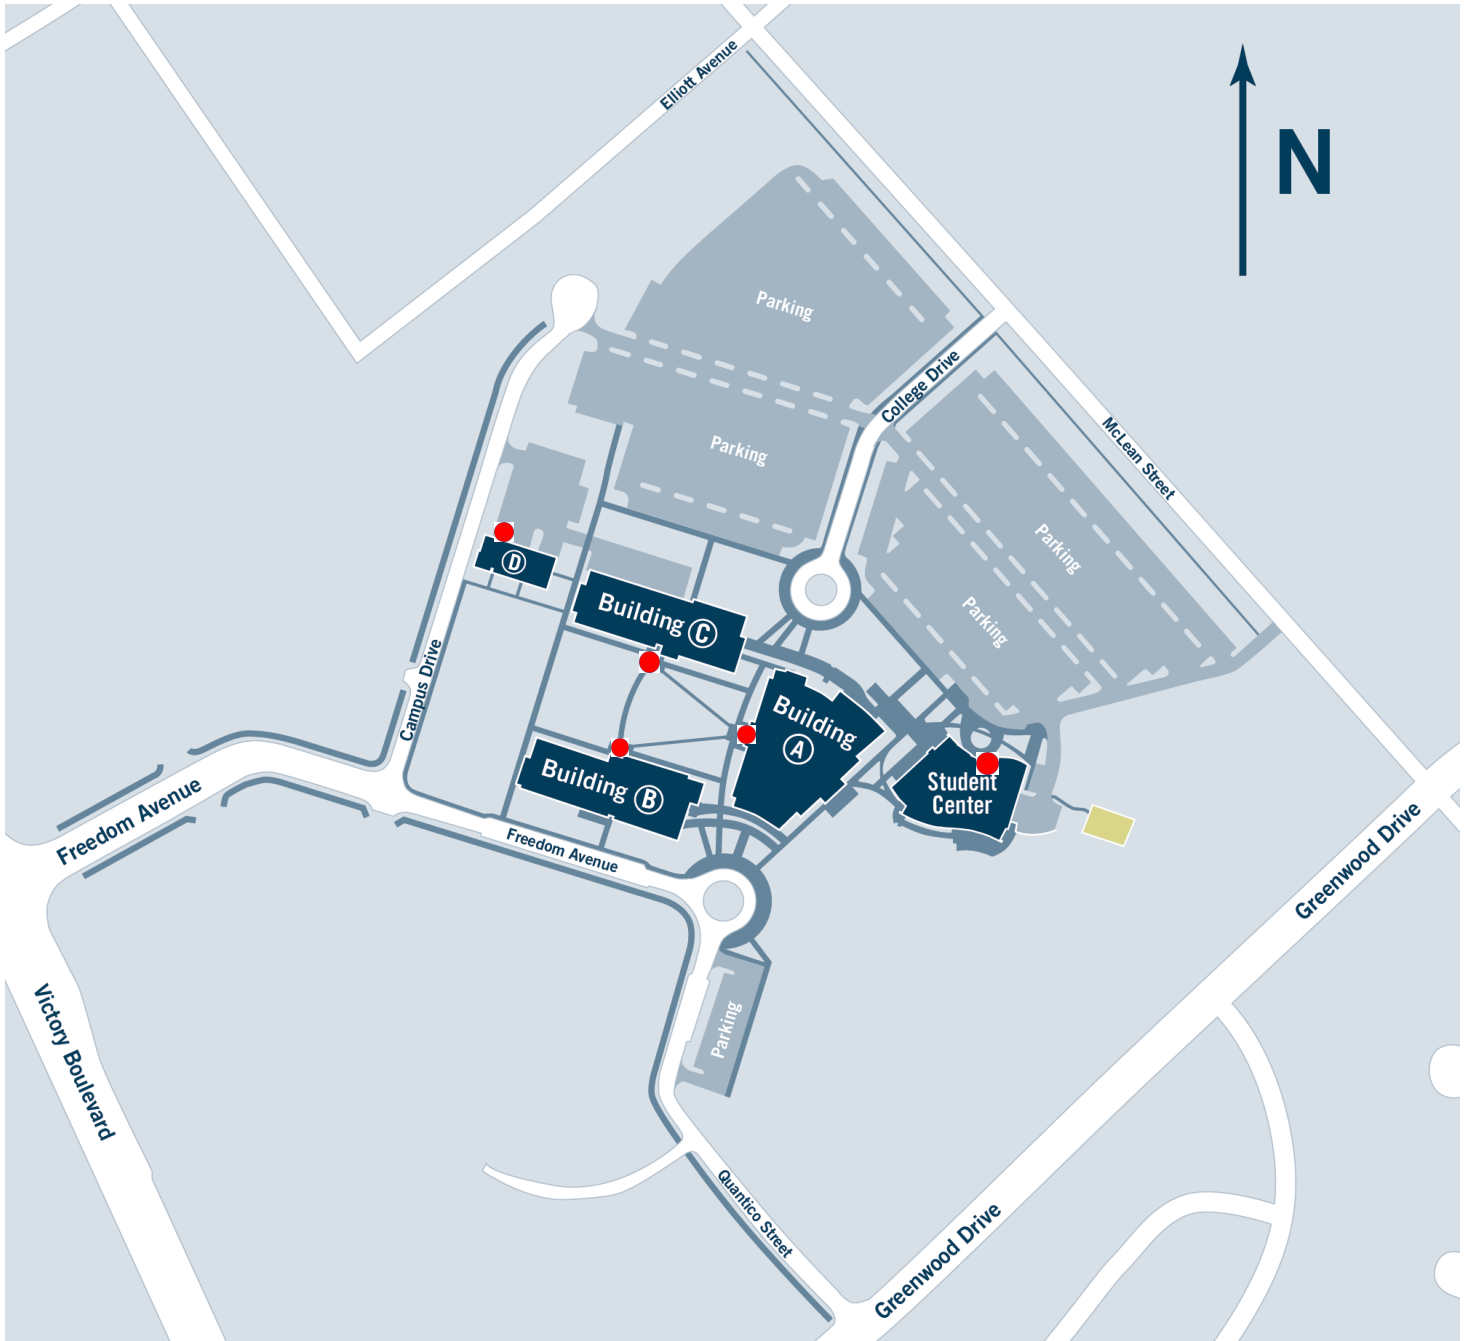

PORTSMOUTH CAMPUS MAP

Tidewater Community College
Portsmouth Campus
120 Campus Drive
Portsmouth, VA 23701

757-822-2124